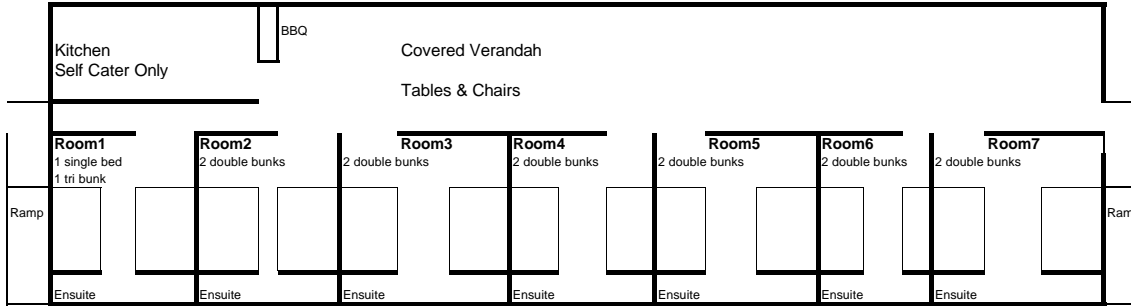

POINT WOLSTONCROFT CENTRE

GEEBUNG LODGE - SLEEPS 28

CASUARINA & BANKSIA LODGES - SLEEPS 31

ACACIA & GREVILLEA LODGES - SLEEPS 36

LAYOUT - UNITS - SLEEPS 8