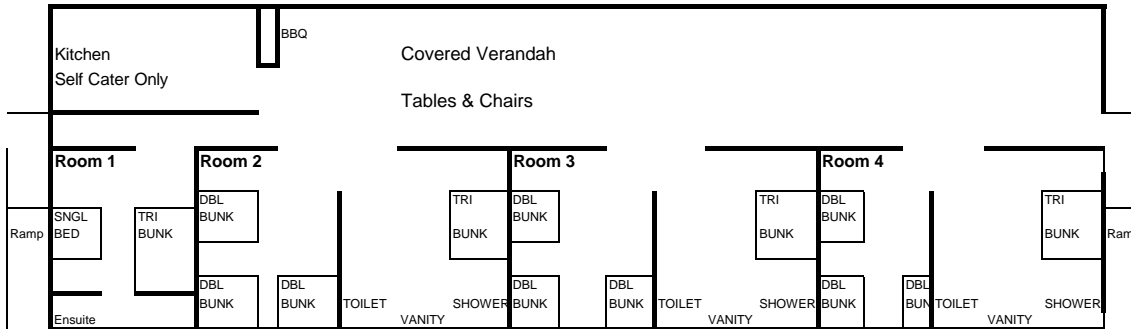

POINT WOLSTONCROFT CENTRE

GEEBUNG LODGE - SLEEPS 28

CASUARINA & BANKSIA LODGES - SLEEPS 31

ACACIA & GREVILLEA LODGES - SLEEPS 36

LAYOUT - UNITS - SLEEPS 8