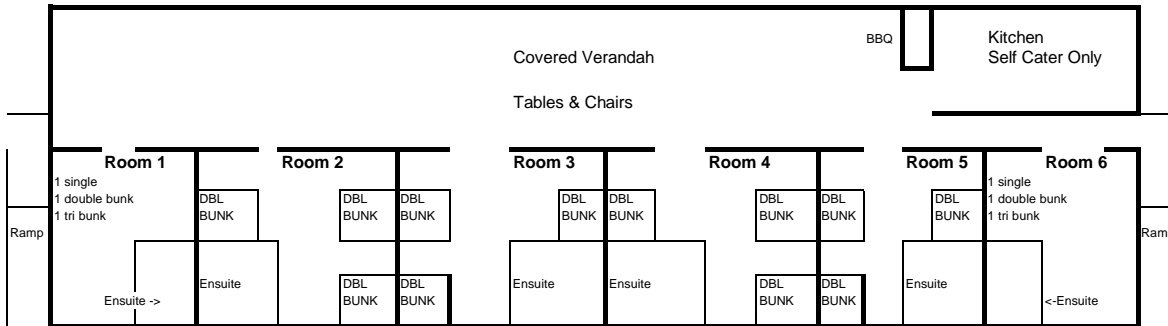

POINT WOLSTONCROFT CENTRE

GEEBUNG LODGE - SLEEPS 28

CASUARINA & BANKSIA LODGES - SLEEPS 31

ACACIA & GREVILLEA LODGES - SLEEPS 36

LAYOUT - UNITS - SLEEPS 8