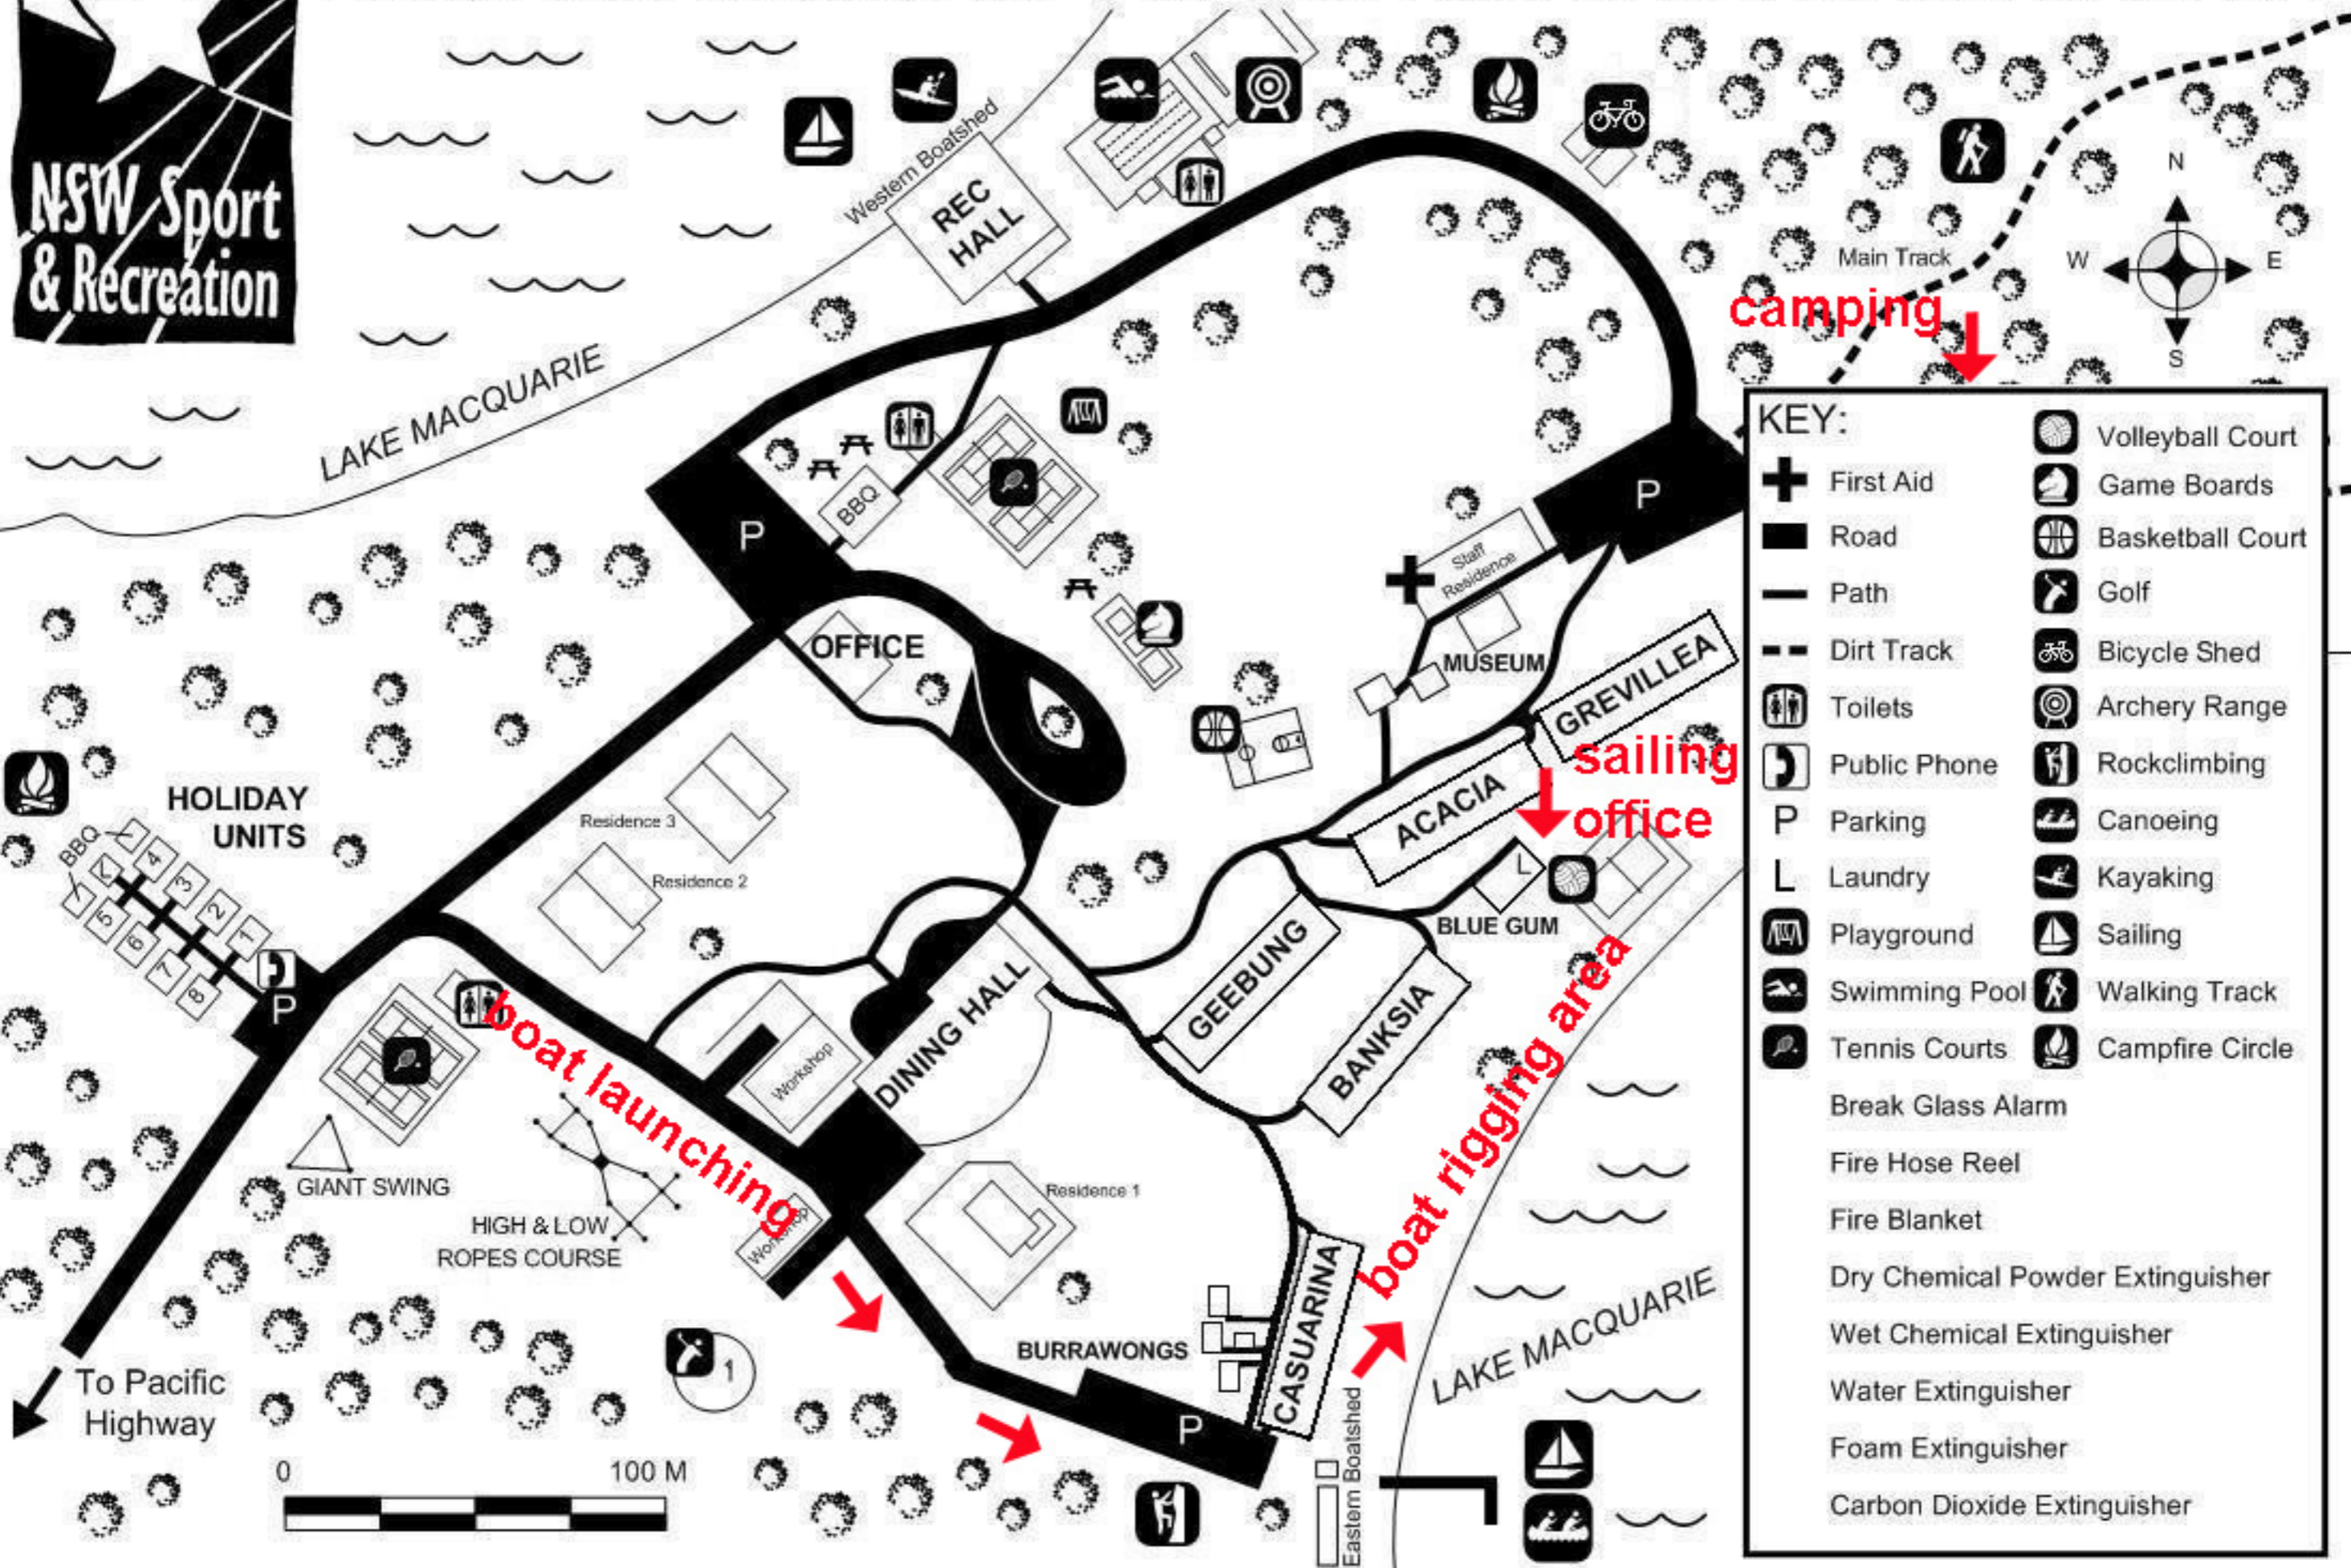

POINT WOLSTONCROFT SPORT AND RECREATION CENTRE

LAKE MACQUARIE

HOLIDAY UNITS

To Pacific Highway

camping

sailing office

boat launching

boat rigging area

KEY:			
	First Aid		Volleyball Court
	Road		Game Boards
	Path		Basketball Court
	Dirt Track		Golf
	Toilets		Bicycle Shed
	Public Phone		Archery Range
	Parking		Rockclimbing
	Laundry		Canoeing
	Playground		Kayaking
	Swimming Pool		Sailing
	Tennis Courts		Walking Track
	Campfire Circle		Break Glass Alarm Fire Hose Reel Fire Blanket Dry Chemical Powder Extinguisher Wet Chemical Extinguisher Water Extinguisher Foam Extinguisher Carbon Dioxide Extinguisher