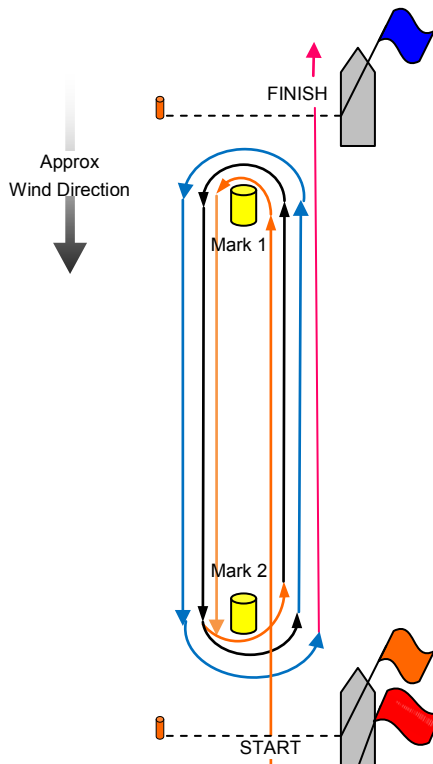

Novice Division - Course 3

Start -

1 - 2 - 1 -

2 - 1 - 2 -

Finish

(Marks 1 and 2 rounded to port)

2nd Start Signals (sometime after 1st Start)

Signal	Flag and sound	Time
Warning	Class flag  ; 1 sound	5
Preparatory	P  or I  or Z  or Z with I, or black flag  ; 1 sound	4
1 minute	Preparatory flag removed; 1 long sound	1
Starting	Class flag  removed; 1 sound	0