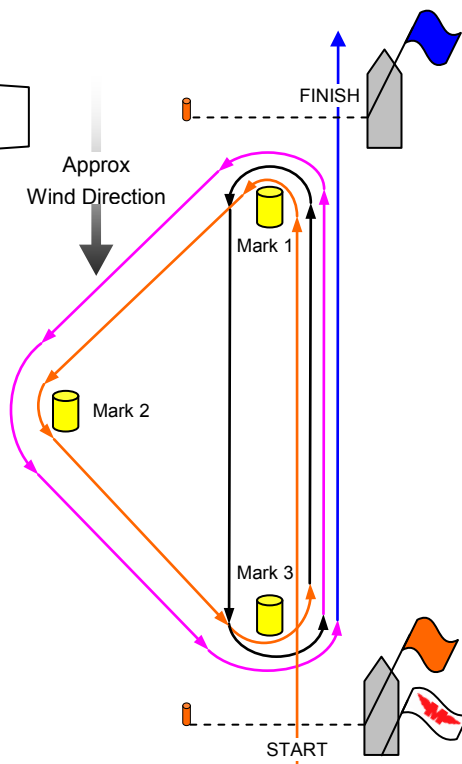

Open Division - Course 1

Start -

1 - 2 - 3 -

1 - 3 -

1 - 2 - 3 -

Finish

(Marks 1, 2 and 3 rounded to port)

1st Start Signals:

X Individual recall.

1st Substitute
General recall.

S Shortened Course.
At a rounding or finishing mark: Finish between the nearby mark and the staff displaying this flag.

C The position of the next mark has been changed.