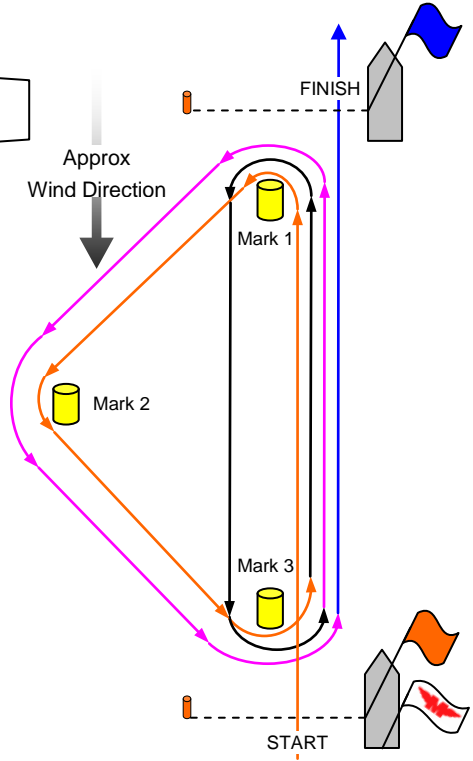

Appendix A - MJ Course Sheets

Open Division - Course 1

Start -

1 - 2 - 3 -

1 - 3 -

1 - 2 - 3 -

Finish

(Marks 1, 2 and 3 rounded to port)

X Individual recall.

M Missing Mark

1st Substitute
General recall.

S Shortened Course
At a rounding or finishing mark: *Finish* between the nearby mark and the staff displaying this flag.

C The position of the next mark has been changed.